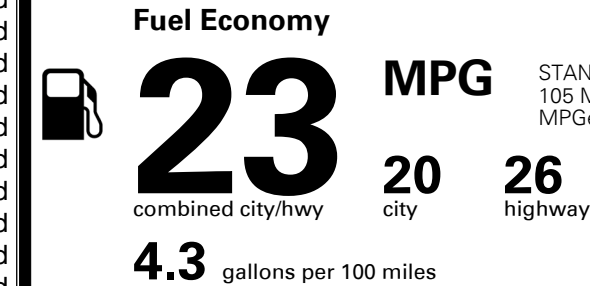

EPA DOT Fuel Economy and Environment

Gasoline Vehicle

STANDARD SUVs range from 14 to 105 MPG. The best vehicle rates 142 MPGe.

You spend
$1,250
more in fuel costs
over 5 years
compared to the
average new vehicle.

Annual fuel cost
$1,550

Fuel Economy & Greenhouse Gas Rating (tailpipe only) Smog Rating (tailpipe only)